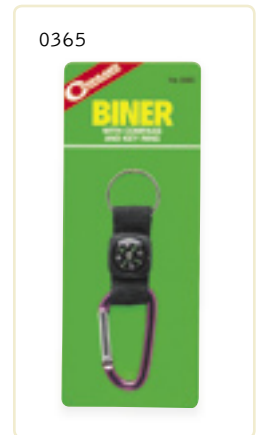

# BINERS + CLIP-ONS

9712

**#9712 Zipper Pull Thermometer**  
Fahrenheit and Celsius scale. Windchill chart on back.  
• 12/case

9714

**#9714 Zipper Pull Therm. w/Compass**  
Compass with Fahrenheit & Celsius scale. Windchill chart on back.  
• 12/case

9944

**#9944 Zipper Pulls**  
Handy replacements or attach to zippers on jackets, coats, sleeping bags, backpacks.  
• 12/case

0178

**#0178 - 8 mm Mini Biner**  
Useful for attaching equipment, clothing, keys, tools and more to packs, canoes, tents or belts. Not for climbing.  
**#0174 4 mm Mini Biner**  
2 - 4 mm Biners  
• 12/case

9660

**#9660 - 5 mm Mini Biners**  
2 - 5 mm Biners  
**#9665 - 6 mm Mini Biners**  
2 - 6 mm Biners  
• 12/case

0355

**#0355 Multi-Pack Biners**  
Anodized Aluminum Biner. Spring loaded closure.  
Contains:  
2 - 4 mm  
2 - 6 mm  
1 - 8 mm  
• 12/case

0572

**#0572 Biner with Bottle Carrier**  
5 mm Anodized Aluminum Biner with secure plastic ring that fits over the neck of most 16 oz. (500 mL) plastic bottles. Attach to backpacks, beach bags or belt loops.  
• 12/case